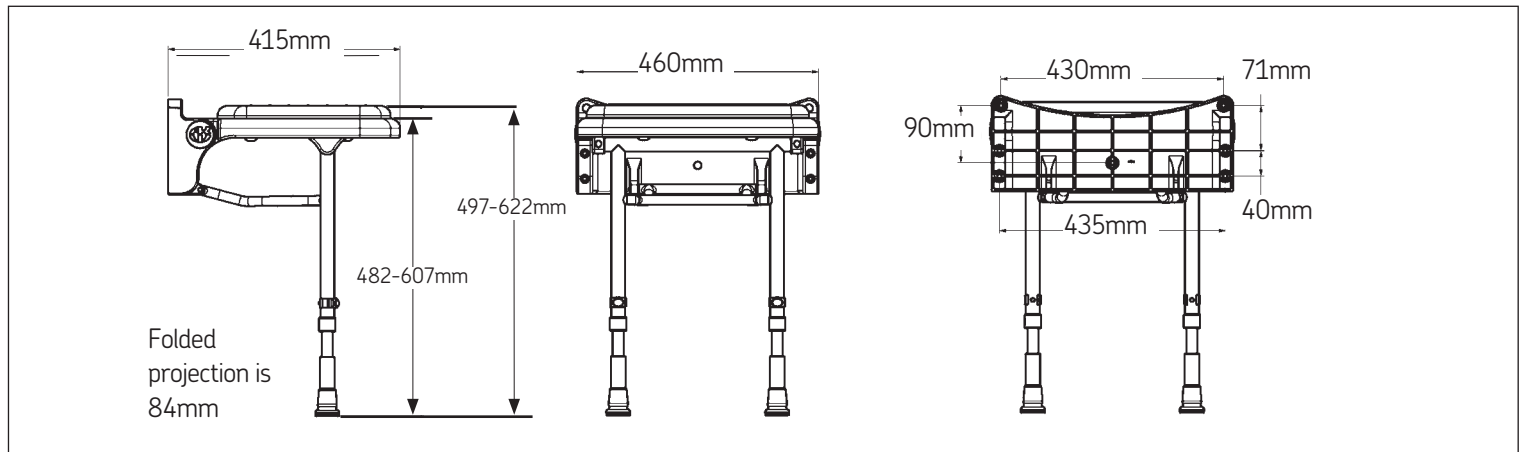

Product Overview: AKW 2000 series shower seats are carefully designed, comfortable and rust proof.

Overview: The compact option is designed for smaller enclosures and where space is limited.

1. **Features:**
2. Made from rust proof aluminium
   - Adjustable seat height 482mm - 607mm
   - Available without padding or with blue or grey seat cushion options

1. **Benefits:**
2. Compact option, designed for smaller enclosures and where space is limited
   - Comfortable in use

Guarantee:

Product Specification:

- Tested to BS EN 12727
- For users up to 158kg/25 stone
- + or - 13mm fine adjustment to support leg to allow for gradient in floor

Please note: 2000 Series seats are supplied with a single pair of legs

Product Codes:

Seat colour	Arm colour	Product code
White	N/A	02010
Grey	N/A	02010P
Blue	N/A	02210P

Accessories	Product code
Blue spare seat cushion	02011
Grey spare seat cushion	02211

Dimensions:

02010